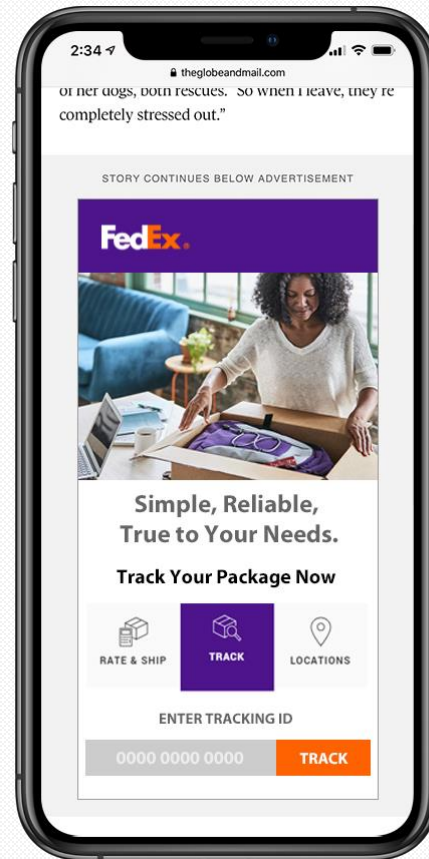

High-Impact Ad Unit Tracker Tool

Leverage your customer services within your media placements with the 300x600 tracker tool unit

Engage with users directly within the ad unit, allowing them to utilize your tracking services and show the power of your product or service

Talk to us today to build your program

Creation of your ad unit by the Globe's Creative Studio is included in your media purchase

Interact with users

The tracker tool ad unit allows for users to enter their tracking code, get a rate or view a shipping location all within a 300x600 ad unit.

Reach Globe readers wherever and whenever they are

The 300x600 tracker tool unit is optimized for all devices and users - desktop, tablet & mobile

High Impact 300x600 Tracker Tool Unit

More top stories

Canadian financial institutions join data exchange to speed up development of open banking
4 HOURS AGO UPDATED