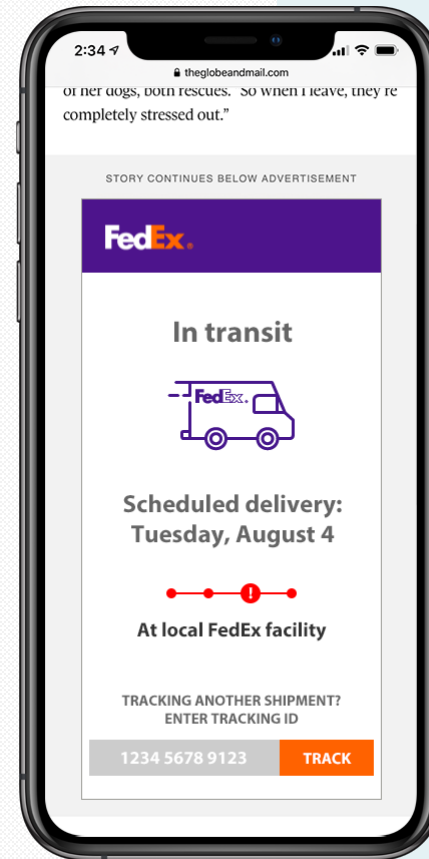

High-Impact Ad Unit Tracker Tool

Leverage your customer services within your media placements with the 300x600 tracker tool unit

Engage with users directly within the ad unit, allowing them to utilize your tracking services and show the power of your product or service

Talk to us today to build your program

Creation of your ad unit by the Globe's Creative Studio is included in your media purchase

Interact with users

The tracker tool ad unit allows for users to enter their tracking code, get a rate or view a shipping location all within a 300x600 ad unit.